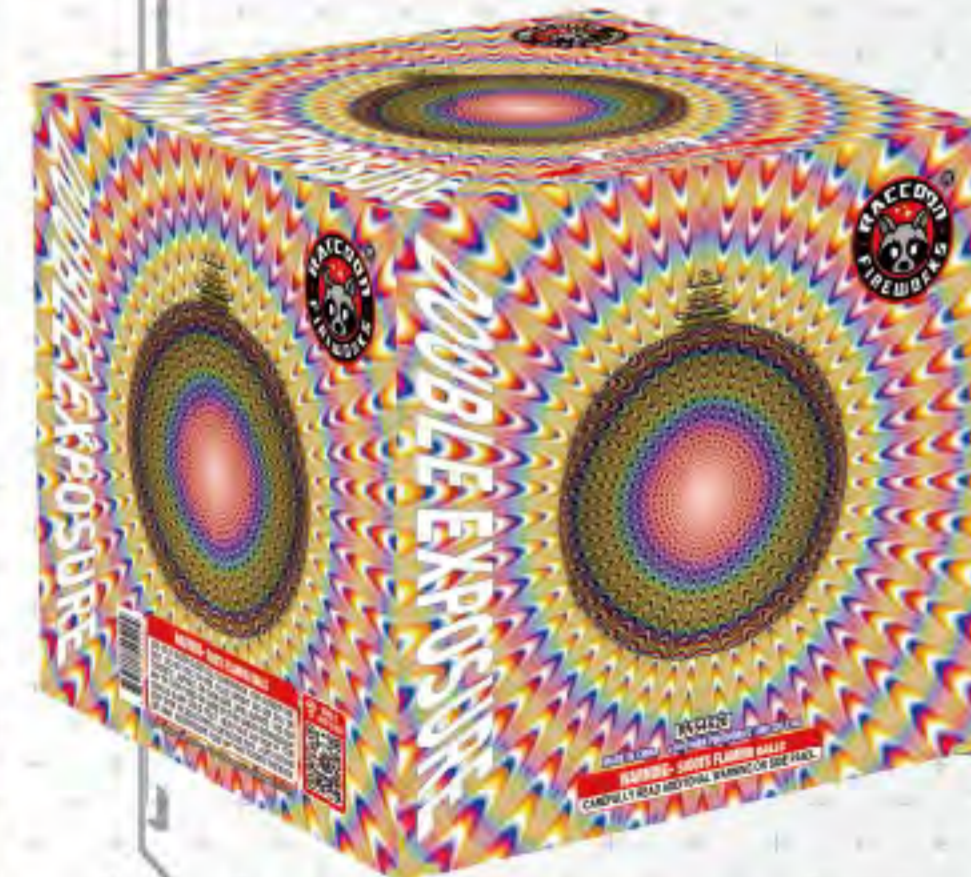

DOUBLE EXPOSURE
RA54520

PACKING	UNIT SIZE	CASE SIZE
4/1	11X11X9"	0.084m³

Double Exposure giving you double shots, each shot with double breaks of gold Nishiki and magenta ring, silver Nishiki and crackles ring, neon ring and silver Nishiki with red strobe and blue stars.

40
DURATION (sec)

9
SHOTS