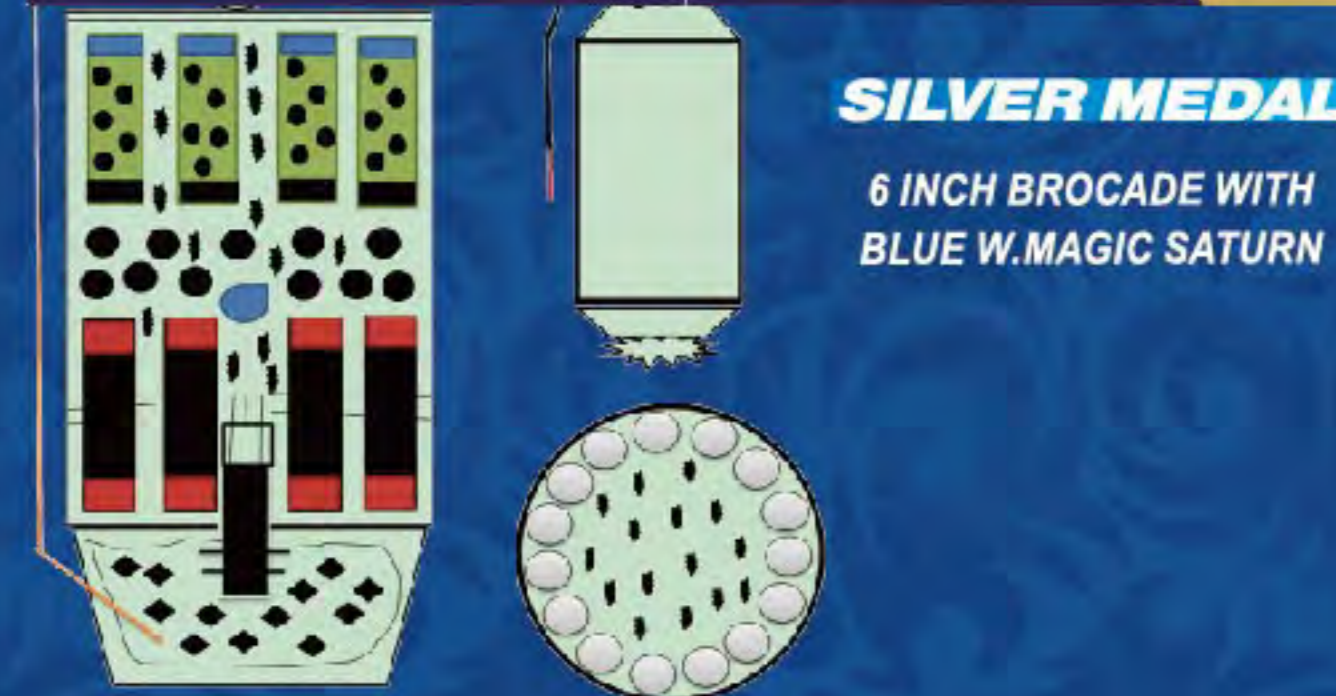

RACCOON
7 INCH DISPLAY SHELLS

7" SHELLS ARE 4/1 PACKING (0.065 CBM/CASE)
8" SHELLS ARE 1/1 PACKING (0.038 CBM/CASE)
7" SHELLS SAVE APPROX. 57% ON SHIPPING COST PER SHELL

HIGH QUALITY / AMAZING EFFECT / BIG BREAK SIZE
PERFORMANCE IS EQUIVALENT TO THE MARKET 8 INCH SHELLS BUT BETTER PRICE POINT