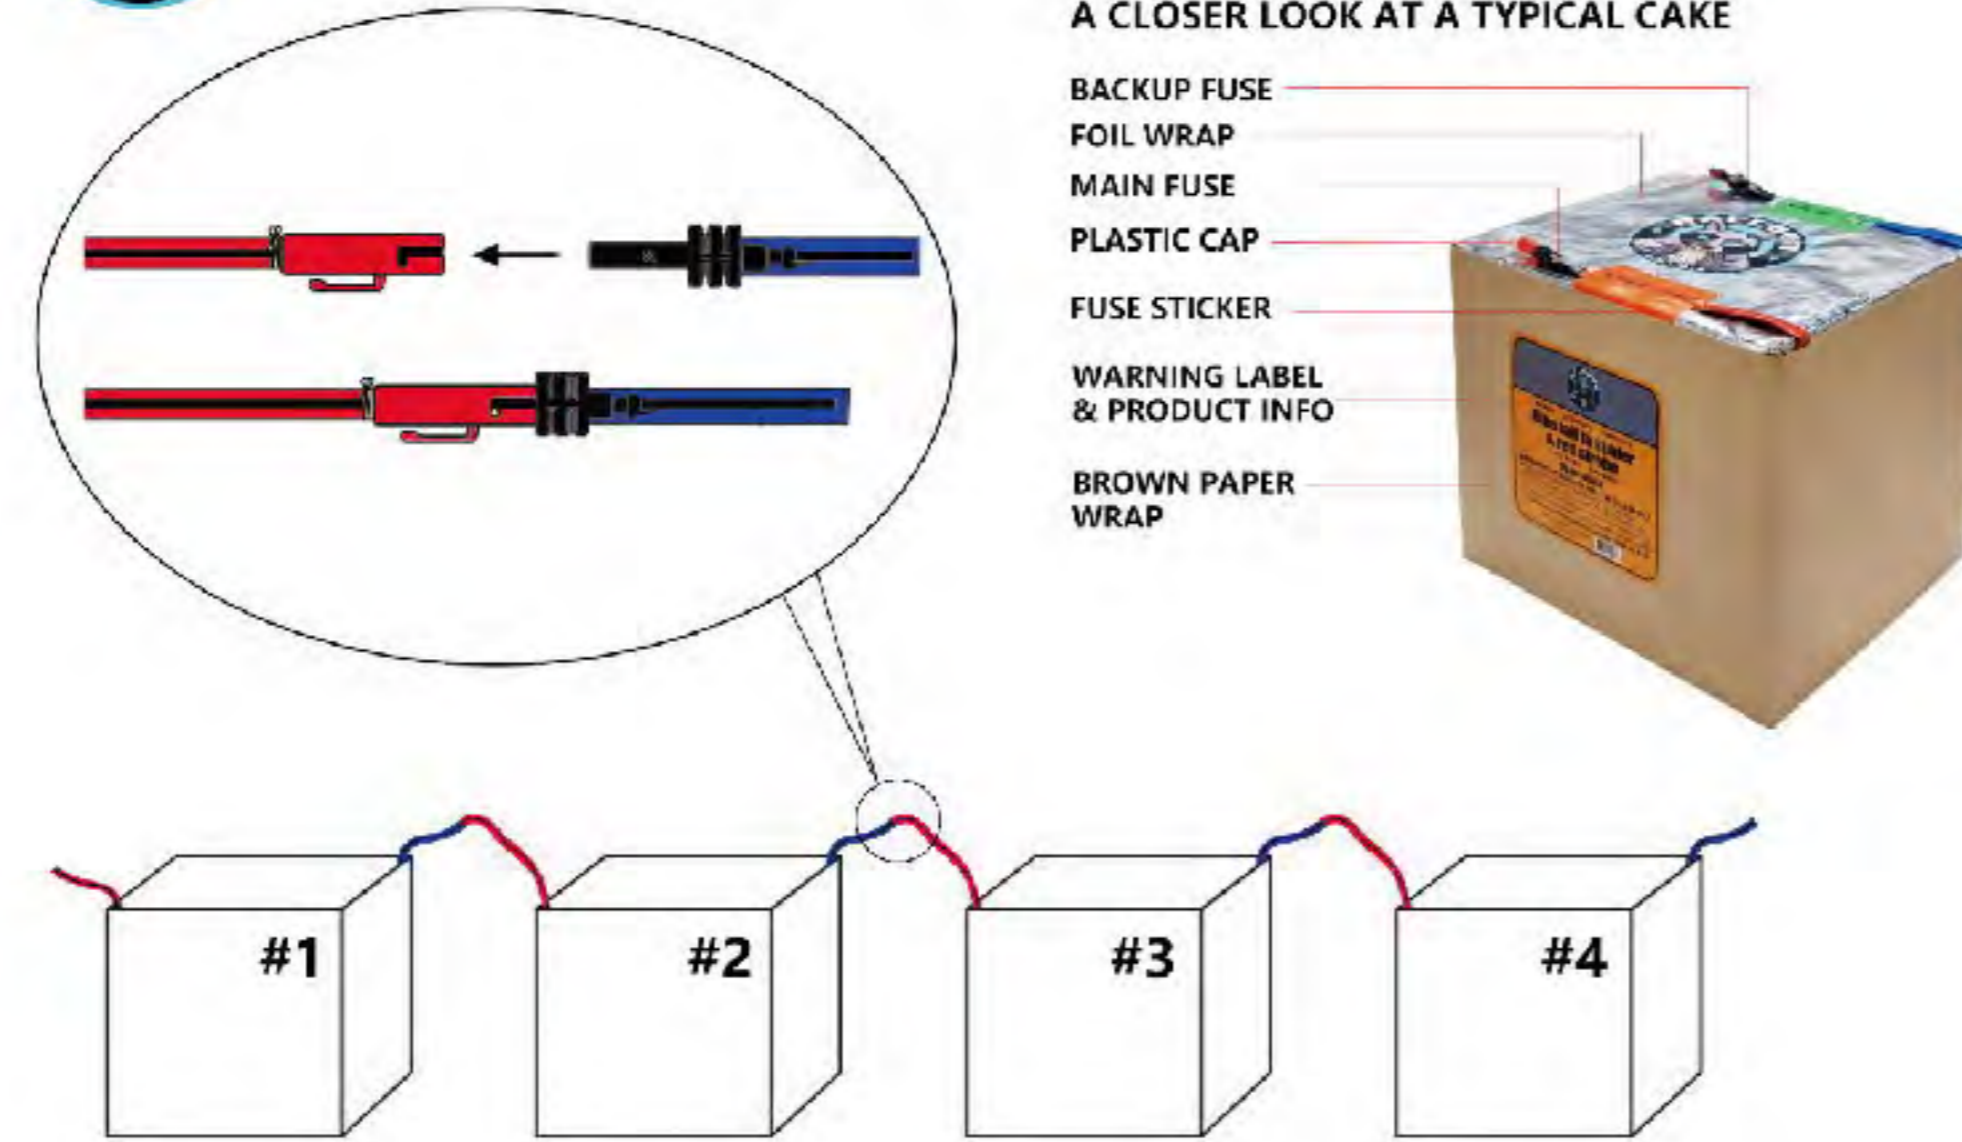

No.	Shots	Item #	Effect Description	Duration (seconds)	PKG	CBM	GW(kg)
1	100	RA100S25X4	100 shots compound cake-Different Tail/Neon Color/Plum/Brocade/Nishiki willow/Chrys./Strobe/Hydrangea	110	1/4	0.039	16.6
2	140	RA140S70X2	140 shots compound cake-Gold Willow/Nishiki/Chrys./Lace/Salute Finale	67	1/2	0.042	15.0
3	156	RA156S7284	156 shots compoud cake-Brocade crown/Neon Crossette/Neon color/Neon Ghost/Nishiki Willow/plum/Crackles/Salute finale	67	1/2	0.069	16.2
4	180	RA180S45X4	180 shots compound cake-BROCADE/NISHIKI/GOLD WILLOW/SIVLER CHRYS/SALUTE FINALE BOX	85	1/4	0.125	28.8
5	164	RA164S6240	164 shots compound cake-Crackling willow/Neon color/Gold willow/Time rain willow/Gold palm/Gold, Silver scrambler.	62	1/3	0.054	18.5
6	168	RA168S42X4A	168 shots compound cake-NEON PEONY DISPLAY BOX	80	1/4	0.126	29.0
7	168	RA168S42X4B	168 shots compound cake - HYDRANGEA/BROCADE/NISHIKI/SALUTE-RAW EFFECT FINALE BOX	60	1/4	0.125	28.5

RACCOON 1.4G PRO LINE SINGLE SHOT

Size	Packing	Volume (m³)	G.W. (Kg)	IGNITION
30mm	50/1	0.020	6	E-match Port (tube bottom)
38mm	36/1	0.024	9	E-match Port (tube bottom)
62mm	24/1	0.038	9	E-match Port (tube bottom)
22mm	100/1	0.013	2	E-match Port (tube bottom)

Tube Size	Shot	Item #	Effect Available
22mm	1	RA1412201R	Red Mine
22mm	1	RA1412202S	Silver Mine
22mm	1	RA1412203B	Blue Mine
22mm	1	RA1412204G	Green Mine
22mm	1	RA1412205P	Purple Mine
22mm	1	RA141206Y	Yellow Mine
22mm	1	RA141207C	Orange Mine
22mm	1	RA141208F	Pink Mine
22mm	1	RA141209	Silver Strobe Mine
62mm	1	RA141070	Red Strobe
62mm	1	RA141071	White Strobe
62mm	1	RA141072	Brocade
62mm	1	RA141075	Silver Chrysanthemum With Delayed Crackles
62mm	1	RA141077	Willow To Red Strobe Tips
62mm	1	RA141078	Red Peony To Delayed Crackle
62mm	1	RA141079	Willow To Color Tips
62mm	1	RA141080	Nishiki
62mm	1	RA141081	Ghost Shell
62mm	1	RA141084	Some Type Of Horsetail
62mm	1	RA141085	Ghost Jellyfish
62mm	1	RA141088	Lemon Yellow Peony
62mm	1	RA141089	Ghost(5-Color)
62mm	1	RA141090	Dual Ring-Brocade Crown & Ghost